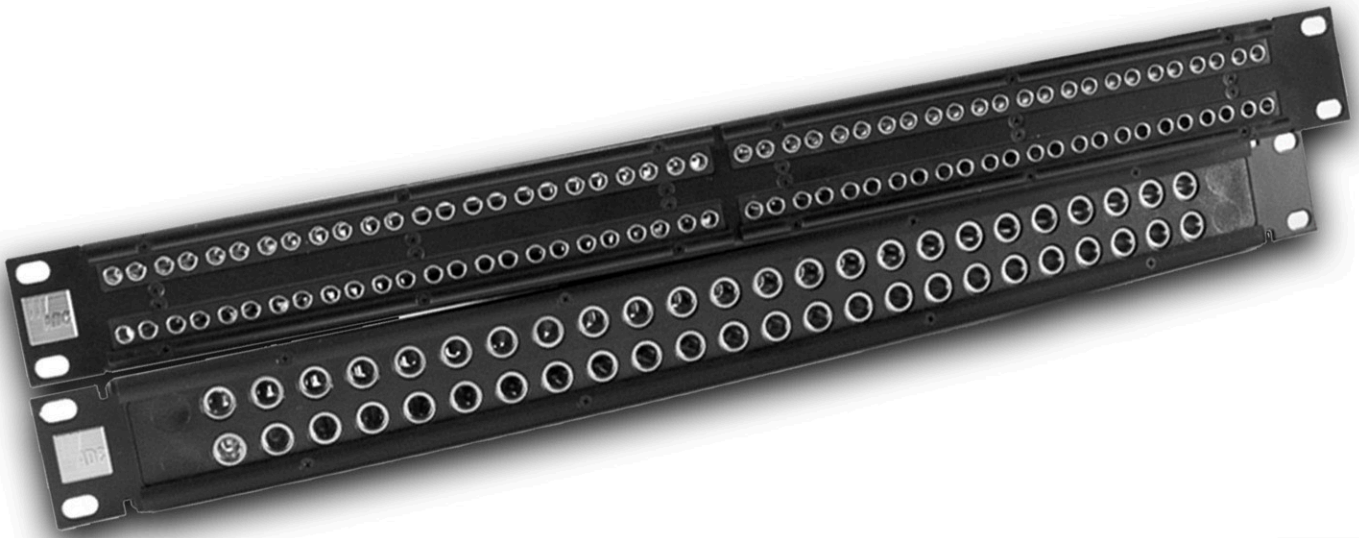

Patch Bays

1.888.383.4883 www.cablefactory.com