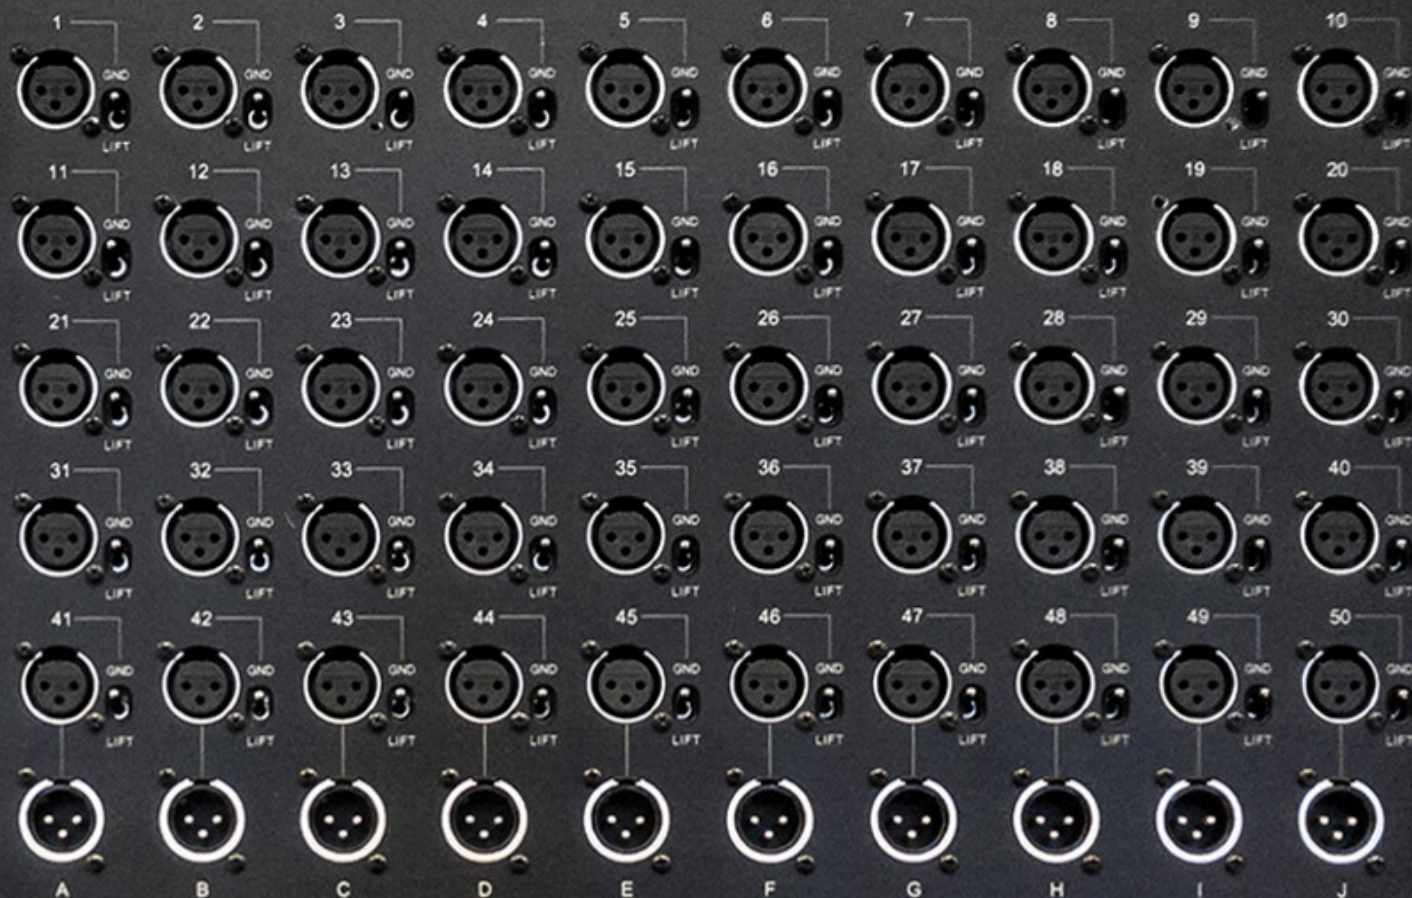

INPUTS

1-12

13-24

25-36

FOH

MONITOR

BROADCAST