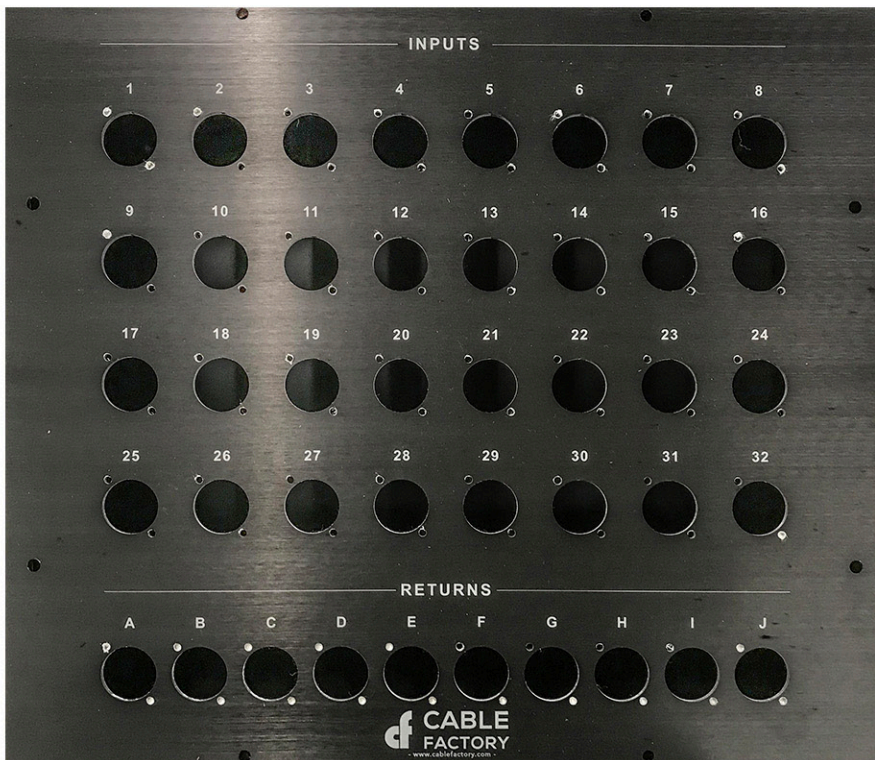

Standard Metalwork

1.888.383.4883 www.cablefactory.com