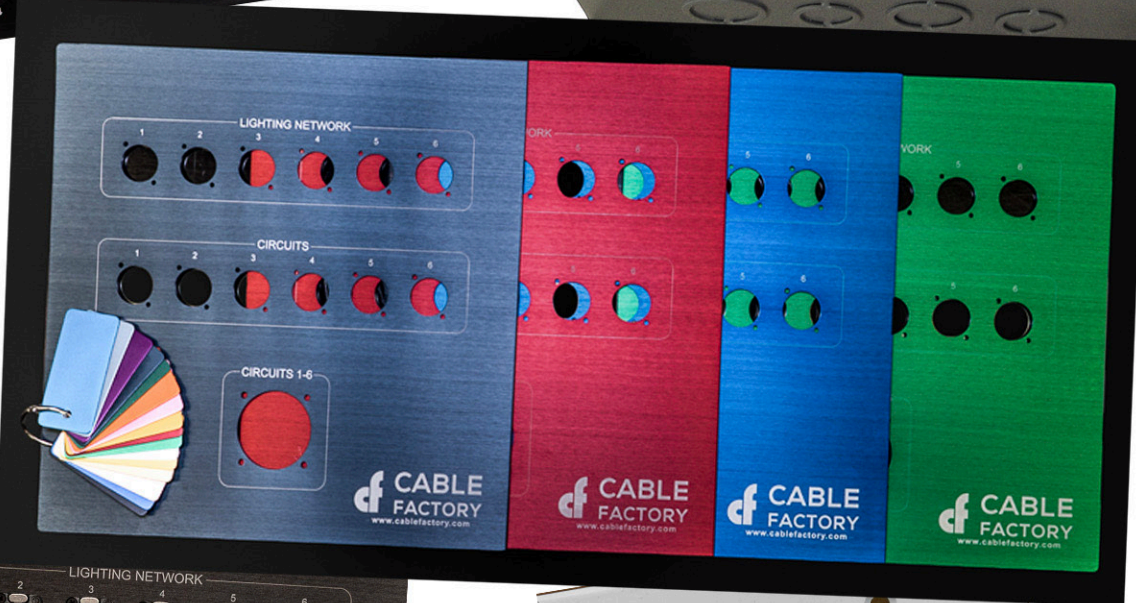

Custom Metalwork

1.888.383.4883 www.cablefactory.com