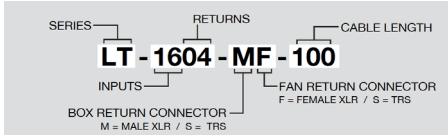

Standard Series Snakes