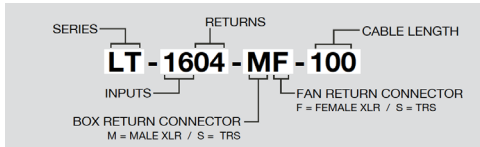

Standard Series Snakes

LT Series 12 Input X 4 Return Snake	
LT-1204-050	Live Link 16 channel multi-pair cable with Neutrik XLR connectors
LT-1204-100	Live Link 16 channel multi-pair cable with Neutrik XLR connectors
LT-1204-150	Live Link 16 channel multi-pair cable with Neutrik XLR connectors
LT-1204-200	Live Link 16 channel multi-pair cable with Neutrik XLR connectors
LT Series 12 Input x No Return Snake	
LT-12NR-050	Live Link 12 channel multi-pair cable with Neutrik XLR connectors
LT-12NR-100	Live Link 12 channel multi-pair cable with Neutrik XLR connectors
LT-12NR-150	Live Link 12 channel multi-pair cable with Neutrik XLR connectors
LT-12NR-200	Live Link 12 channel multi-pair cable with Neutrik XLR connectors
LT Series 16 Input X 4 Return Snake	
LT-1604-050	Live Link 20 channel multi-pair cable with Neutrik XLR connectors
LT-1604-100	Live Link 20 channel multi-pair cable with Neutrik XLR connectors
LT-1604-150	Live Link 20 channel multi-pair cable with Neutrik XLR connectors
LT-1604-200	Live Link 20 channel multi-pair cable with Neutrik XLR connectors
LT Series 16 Input X No Return Snake	
LT-16NR-050	Live Link 16 channel multi-pair cable with Neutrik XLR connectors
LT-16NR-100	Live Link 16 channel multi-pair cable with Neutrik XLR connectors
LT-16NR-150	Live Link 16 channel multi-pair cable with Neutrik XLR connectors
LT-16NR-200	Live Link 16 channel multi-pair cable with Neutrik XLR connectors
LT Series 24 Input X 4 Return Snake	
LT-2404-050	Live Link 28 channel multi-pair cable with Neutrik XLR connectors
LT-2404-100	Live Link 28 channel multi-pair cable with Neutrik XLR connectors
LT-2404-150	Live Link 28 channel multi-pair cable with Neutrik XLR connectors
LT-2404-200	Live Link 28 channel multi-pair cable with Neutrik XLR connectors
LT Series 24 Input X 8 Return Snake	
LT-2408-050	Live Link 32 channel multi-pair cable with Neutrik XLR connectors
LT-2408-100	Live Link 32 channel multi-pair cable with Neutrik XLR connectors
LT-2408-150	Live Link 32 channel multi-pair cable with Neutrik XLR connectors
LT-2408-200	Live Link 32 channel multi-pair cable with Neutrik XLR connectors
LT Series 24 Input X No Return Snake	
LT-24NR-050	Live Link 24 channel multi-pair cable with Neutrik XLR connectors
LT-24NR-100	Live Link 24 channel multi-pair cable with Neutrik XLR connectors
LT-24NR-150	Live Link 24 channel multi-pair cable with Neutrik XLR connectors
LT-24NR-200	Live Link 24 channel multi-pair cable with Neutrik XLR connectors