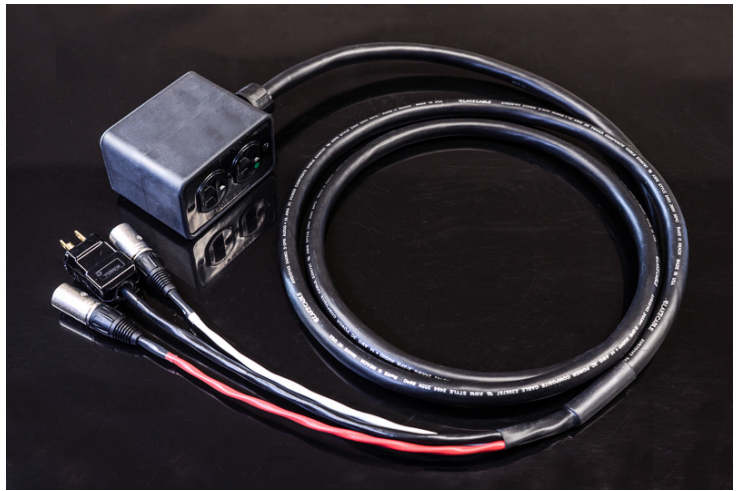

Lighting & Power Cables

PART ID LENGTH

Hybrid Quad Box with Power and Audio Cable	
LQBUGXL-025	Hybrid quad box with 1 Female Hubbell hospital grade U-Ground with 2 female XLR's to 1 Male U-Ground with 2 male XLR's. 3C/14awg cable
LQBUGXL-050	Hybrid quad box with 1 Female Hubbell hospital grade U-Ground with 2 female XLR's to 1 Male U-Ground with 2 male XLR's. 3C/14awg cable
LQBUGXL-075	Hybrid quad box with 1 Female Hubbell hospital grade U-Ground with 2 female XLR's to 1 Male U-Ground with 2 male XLR's. 3C/14awg cable
LQBUGXL-100	Hybrid quad box with 1 Female Hubbell hospital grade U-Ground with 2 female XLR's to 1 Male U-Ground with 2 male XLR's. 3C/14awg cable

Socapex 7-Pin Motor Control Cable	
LMC714-025	Features 7C/14awg high flex cable with Socapex 7 pin connectors - Includes hanging strain relief
LMC714-050	Features 7C/14awg high flex cable with Socapex 7 pin connectors - Includes hanging strain relief
LMC714-100	Features 7C/14awg high flex cable with Socapex 7 pin connectors - Includes hanging strain relief