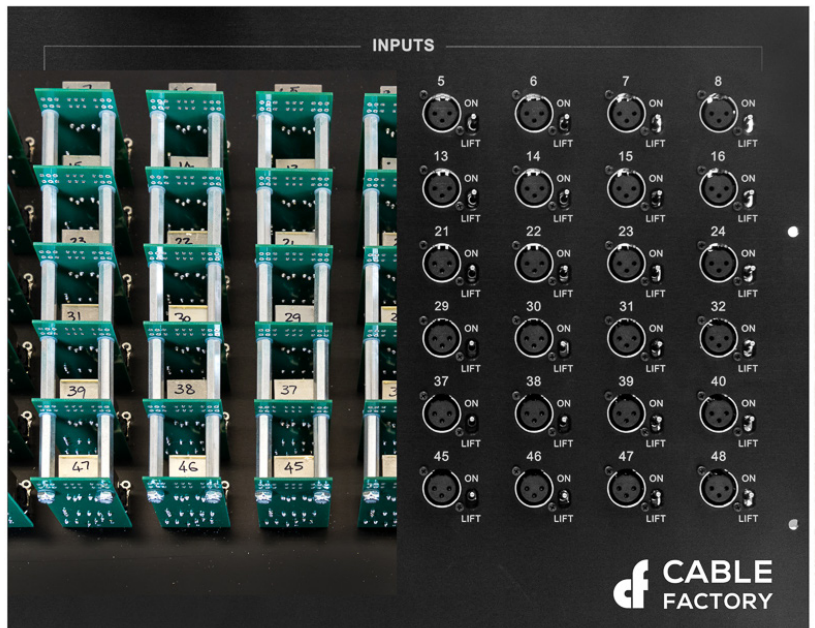

Concert Snake Heads

Our large format Pro Touring snakes are designed to deliver the ultimate in durability and functionality to the Live Sound Touring Industry. Featuring Cable Factory's veam-style connectors, MASS multi-pins, and the highest quality Lundahl splitting transformers, our in-house fabricators can custom build your snake to your specifications.

CABLE FACTORY

Rack Mount Snake Head with Passive Split	
LTRMB50NRBM	Features 50 channel veam FOH and monitor multi-pins with recessed ground lift switches
Rack Mount Snake Head with Lundahl Monitor Isolated Split	
LTRMB50NRBM-1S	Features 50 channel veam FOH and monitor multi-pins with recessed ground lift switches and Lundahl ISO splitting transformer LL1591
Rack Mount Snake Head with High End Lundahl Monitor Isolated Split Transformer	
LTRMB50NRBM-1SX	Features 50 channel veam FOH and monitor multi-pins with recessed ground lift switches and 1 high end Lundahl ISO splitting transformer LL1527XL
Rack Mount Snake Head with Dual High End Lundahl ISO Transformer