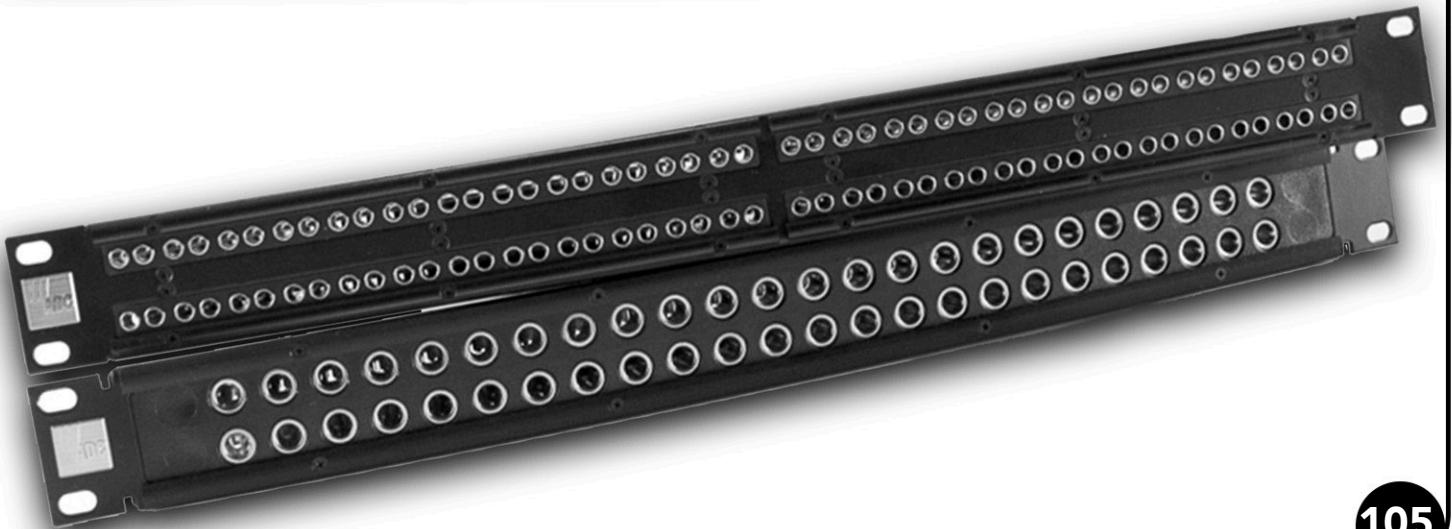

Patch Bays

1.888.383.4883 www.cablefactory.com