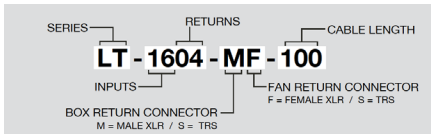

Standard Series Snakes

Cable Factory's LT Series Snake provides the ultimate in touring durability and functionality. Built with heavy-duty 14awg steel boxes and a brushed aluminum input plate, this snake features our Live Link series multi-pair with each channel individually jacketed and numbered. The cable is made from ultra-flexible polyurethane built to withstand the abuses of touring on the road. All-metal Neutrik connectors and metal strain relief is used throughout.

LT Series 6 Input X 3 Return Snake	
LT-0603-050	Live Link 9 channel multi-pair cable with Neutrik XLR connectors
LT-0603-100	Live Link 9 channel multi-pair cable with Neutrik XLR connectors
LT-0603-150	Live Link 9 channel multi-pair cable with Neutrik XLR connectors
LT-0603-200	Live Link 9 channel multi-pair cable with Neutrik XLR connectors
LT Series 6 Input X No Return Snake	
LT-06NR-050	Live Link 6 channel multi-pair cable with Neutrik XLR connectors
LT-06NR-100	Live Link 6 channel multi-pair cable with Neutrik XLR connectors
LT-06NR-150	Live Link 6 channel multi-pair cable with Neutrik XLR connectors
LT-06NR-200	Live Link 6 channel multi-pair cable with Neutrik XLR connectors
LT Series 8 Input X 4 Return Snake	
LT-0804-050	Live Link 12 channel multi-pair cable with Neutrik XLR connectors
LT-0804-100	Live Link 12 channel multi-pair cable with Neutrik XLR connectors
LT-0804-150	Live Link 12 channel multi-pair cable with Neutrik XLR connectors
LT-0804-200	Live Link 12 channel multi-pair cable with Neutrik XLR connectors
LT Series 8 Input X No Return Snake	
LT-08NR-050	Live Link 8 channel multi-pair cable with Neutrik XLR connectors
LT-08NR-100	Live Link 8 channel multi-pair cable with Neutrik XLR connectors
LT-08NR-150	Live Link 8 channel multi-pair cable with Neutrik XLR connectors
LT-08NR-200	Live Link 8 channel multi-pair cable with Neutrik XLR connectors