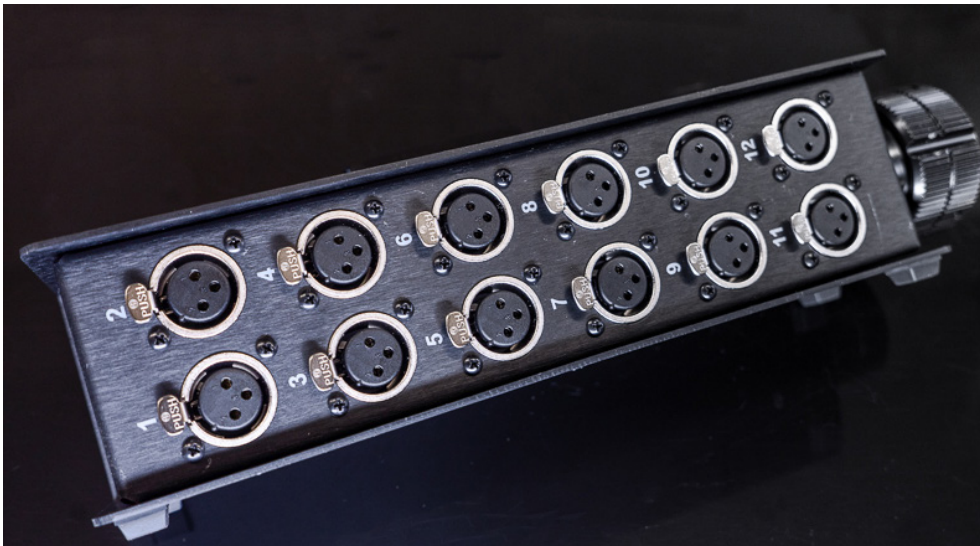

Sub Snakes

The Sub-8, Sub-12 and Sub-16 sub-snakes are the ultimate in stage drops for drum risers, keyboards and vocals. A sleek design, made with Cable Factory's Live Link series multi-pair, metal Neutrik connectors, and a compact black anodized aluminum box. Our sub-snakes are also available with our veam-style multipin connectors (available in 25, 37 and 54 pin configurations) for quick set up and tear down. Available in custom anodized colours for ease of set up.