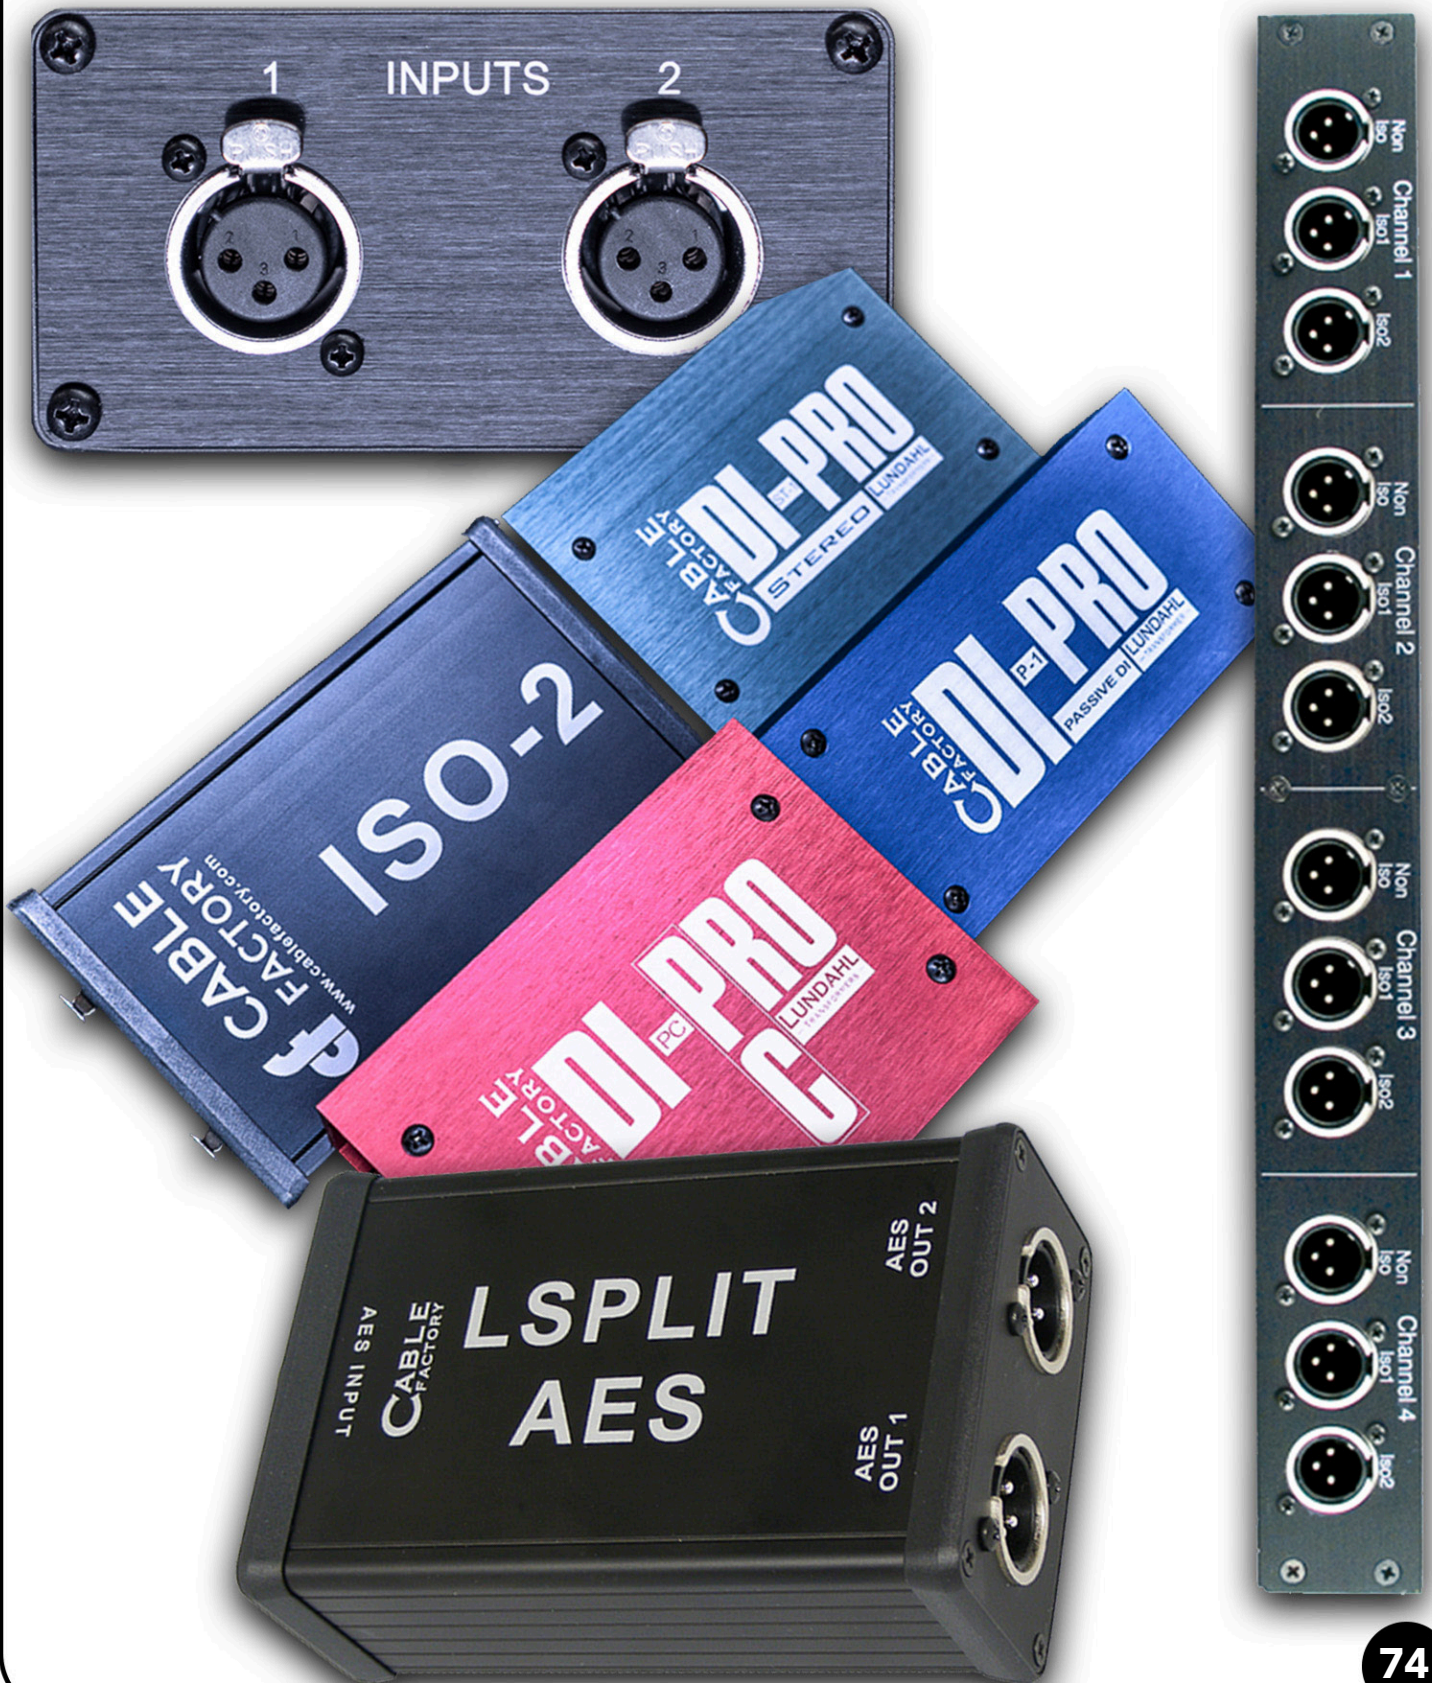

Devices

1.888.383.4883 www.cablefactory.com