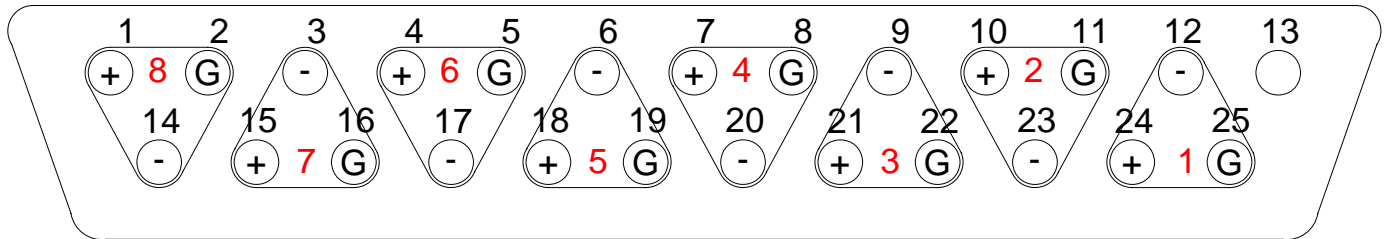

DB25-Tascam Female – Wiring Side

Pair #	GND	Hot	Cold
1	25	24	12
2	11	10	23
3	22	21	9
4	8	7	20
5	19	18	6
6	5	4	6
7	16	15	3
8	2	1	14